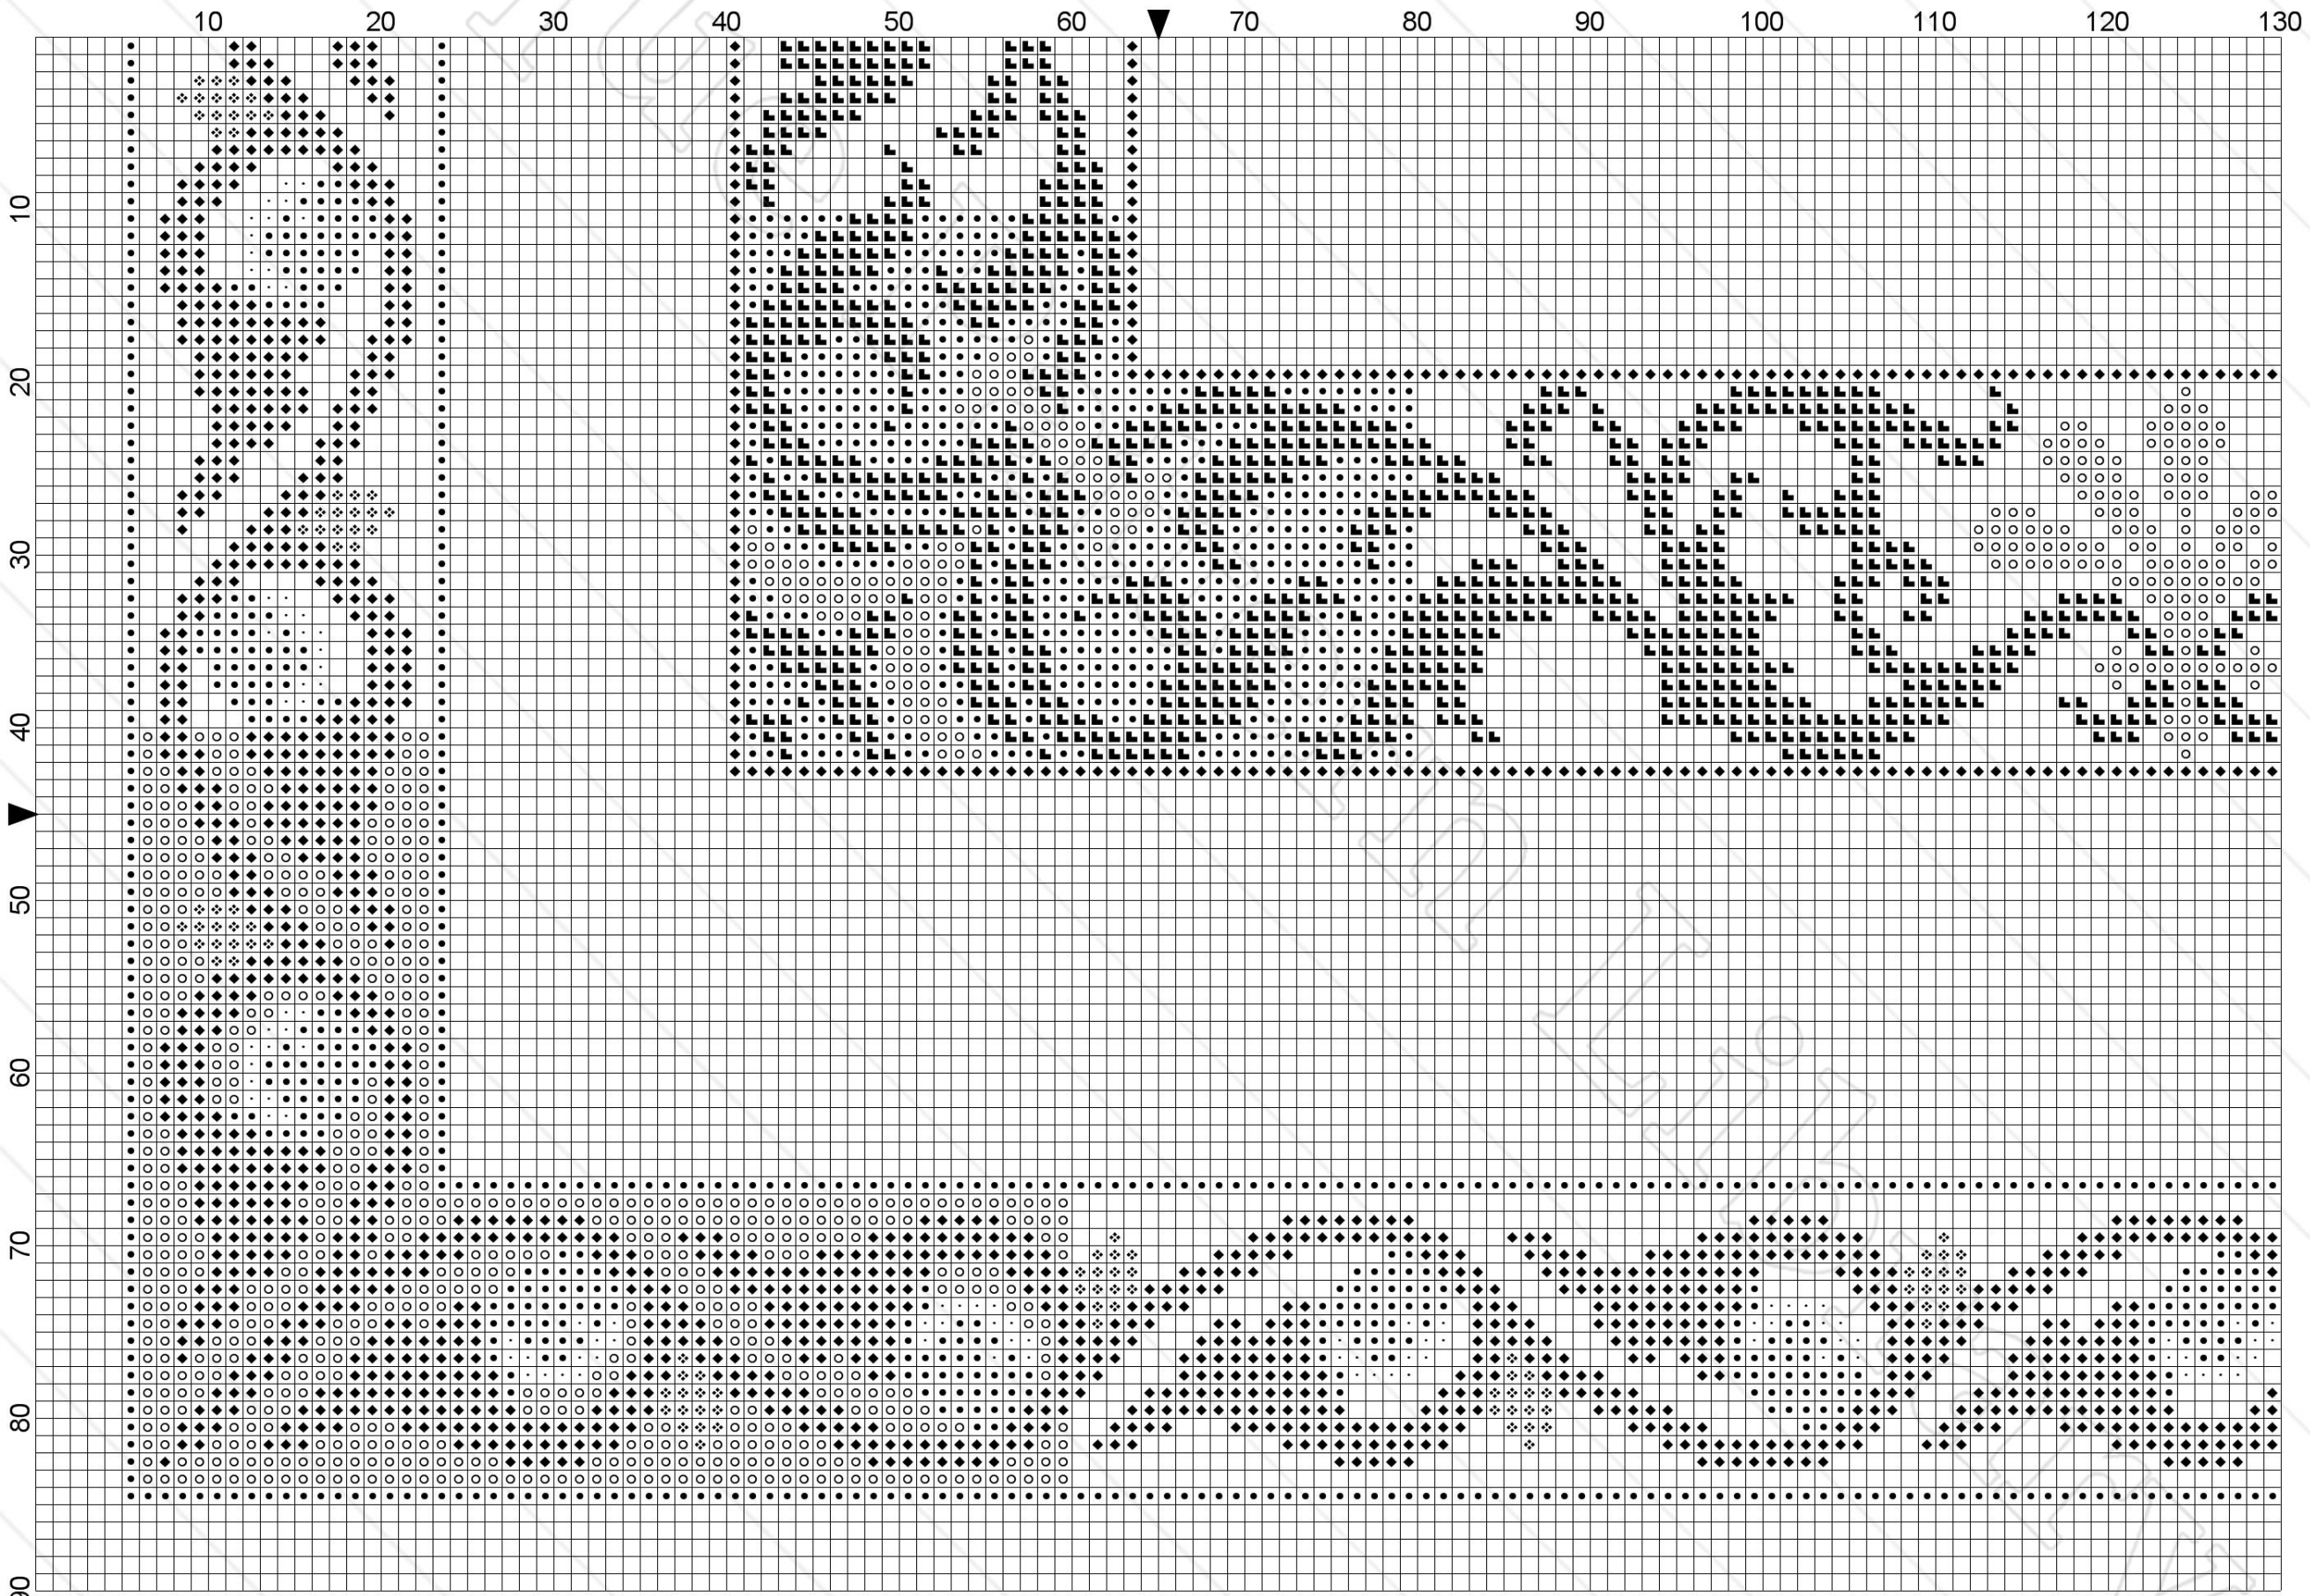

Deponirt.

Title: F-IS021 [Heinrich Kuehn (publ.)] - Two edge designs, partially colored
Author: Antique Pattern Library
Company: New Media Arts, Inc.
Copyright: Creative Commons 4.0 NC SA BY
Free distribution only – NOT FOR SALE
Grid Size: 130W x 90H
Design Area: 22,68 cm x 15,42 cm (125 x 85 stitches)

Legend: Stitches

●	DMC Cotton 666	christmas red - br
└	DMC Cotton 935	avocado green - dk
◆	DMC Cotton 3809	turquoise - vy dk
○	DMC Cotton 781	topaz - vy dk
❖	DMC Cotton 926	gray green - md
•	DMC Cotton 3865	winter white