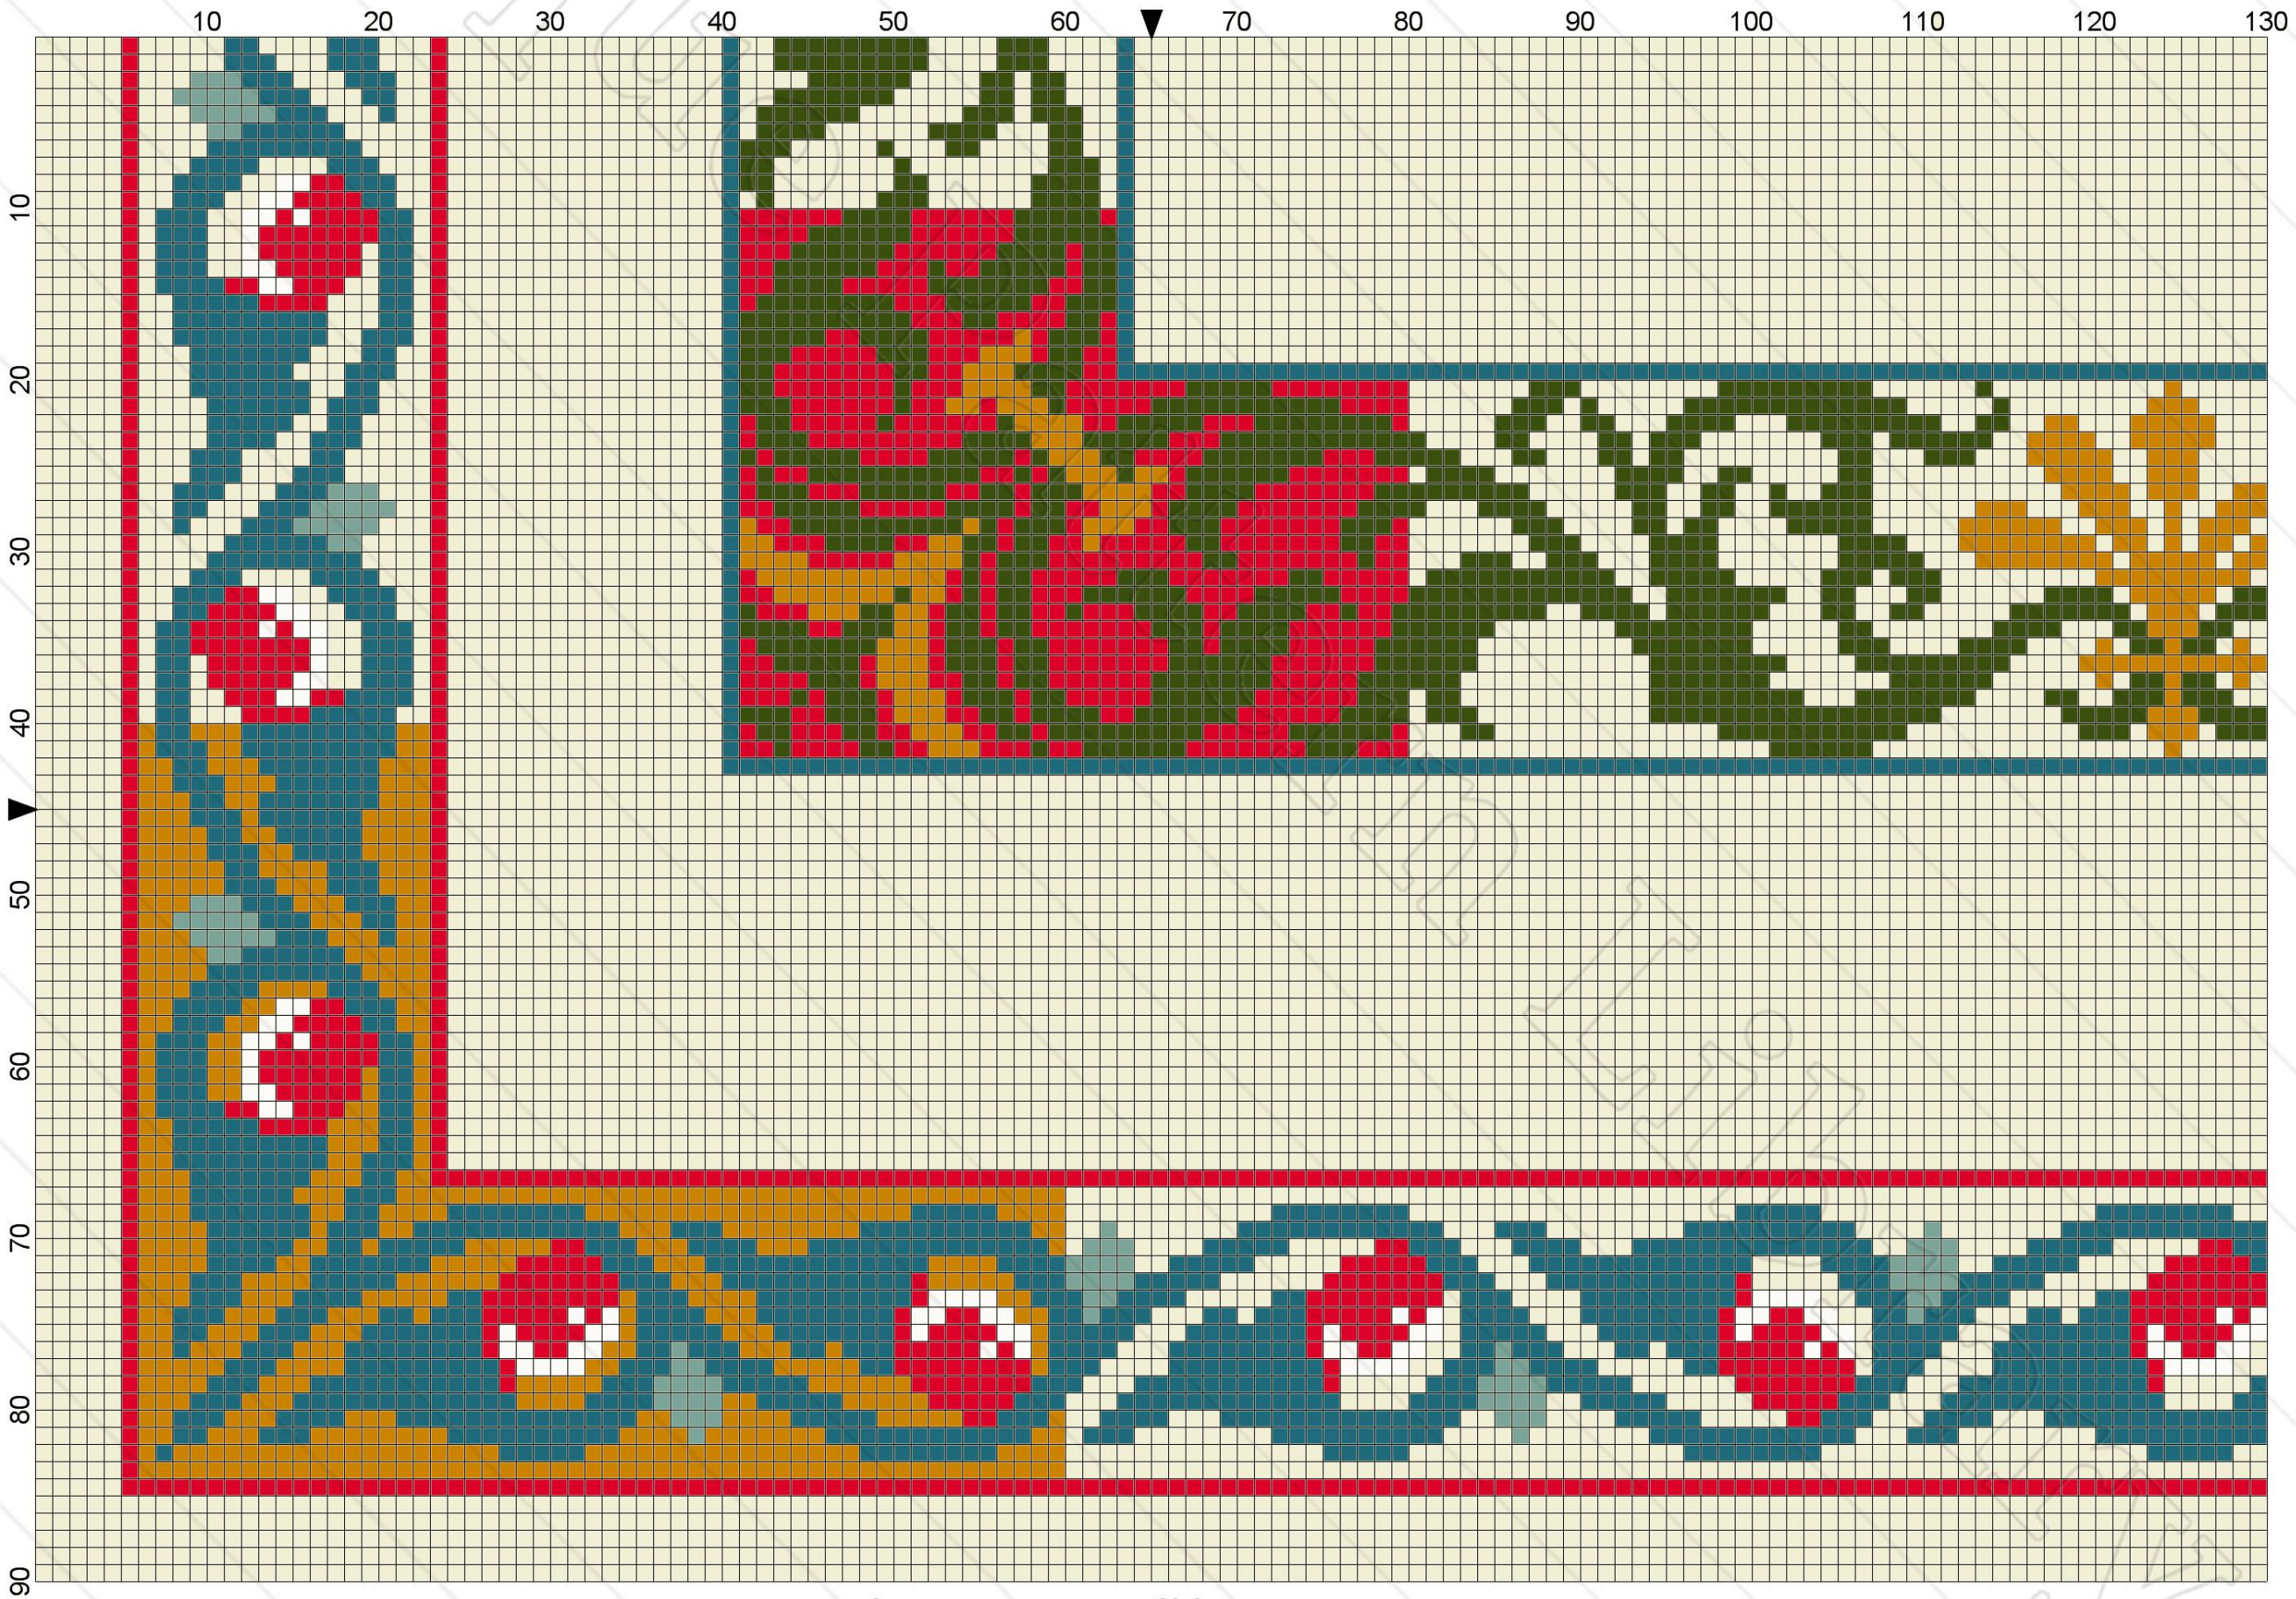

Deponirt.

Title: F-IS021 [Heinrich Kuehn (publ.)] - Two edge designs, partially colored
Author: Antique Pattern Library
Company: New Media Arts, Inc.
Copyright: Creative Commons 4.0 NC SA BY
Free distribution only – NOT FOR SALE
Grid Size: 130W x 90H
Design Area: 22,68 cm x 15,42 cm (125 x 85 stitches)

Legend: Stitches

●	DMC Cotton 666	christmas red - br
└	DMC Cotton 935	avocado green - dk
◆	DMC Cotton 3809	turquoise - vy dk
○	DMC Cotton 781	topaz - vy dk
❖	DMC Cotton 926	gray green - md
•	DMC Cotton 3865	winter white