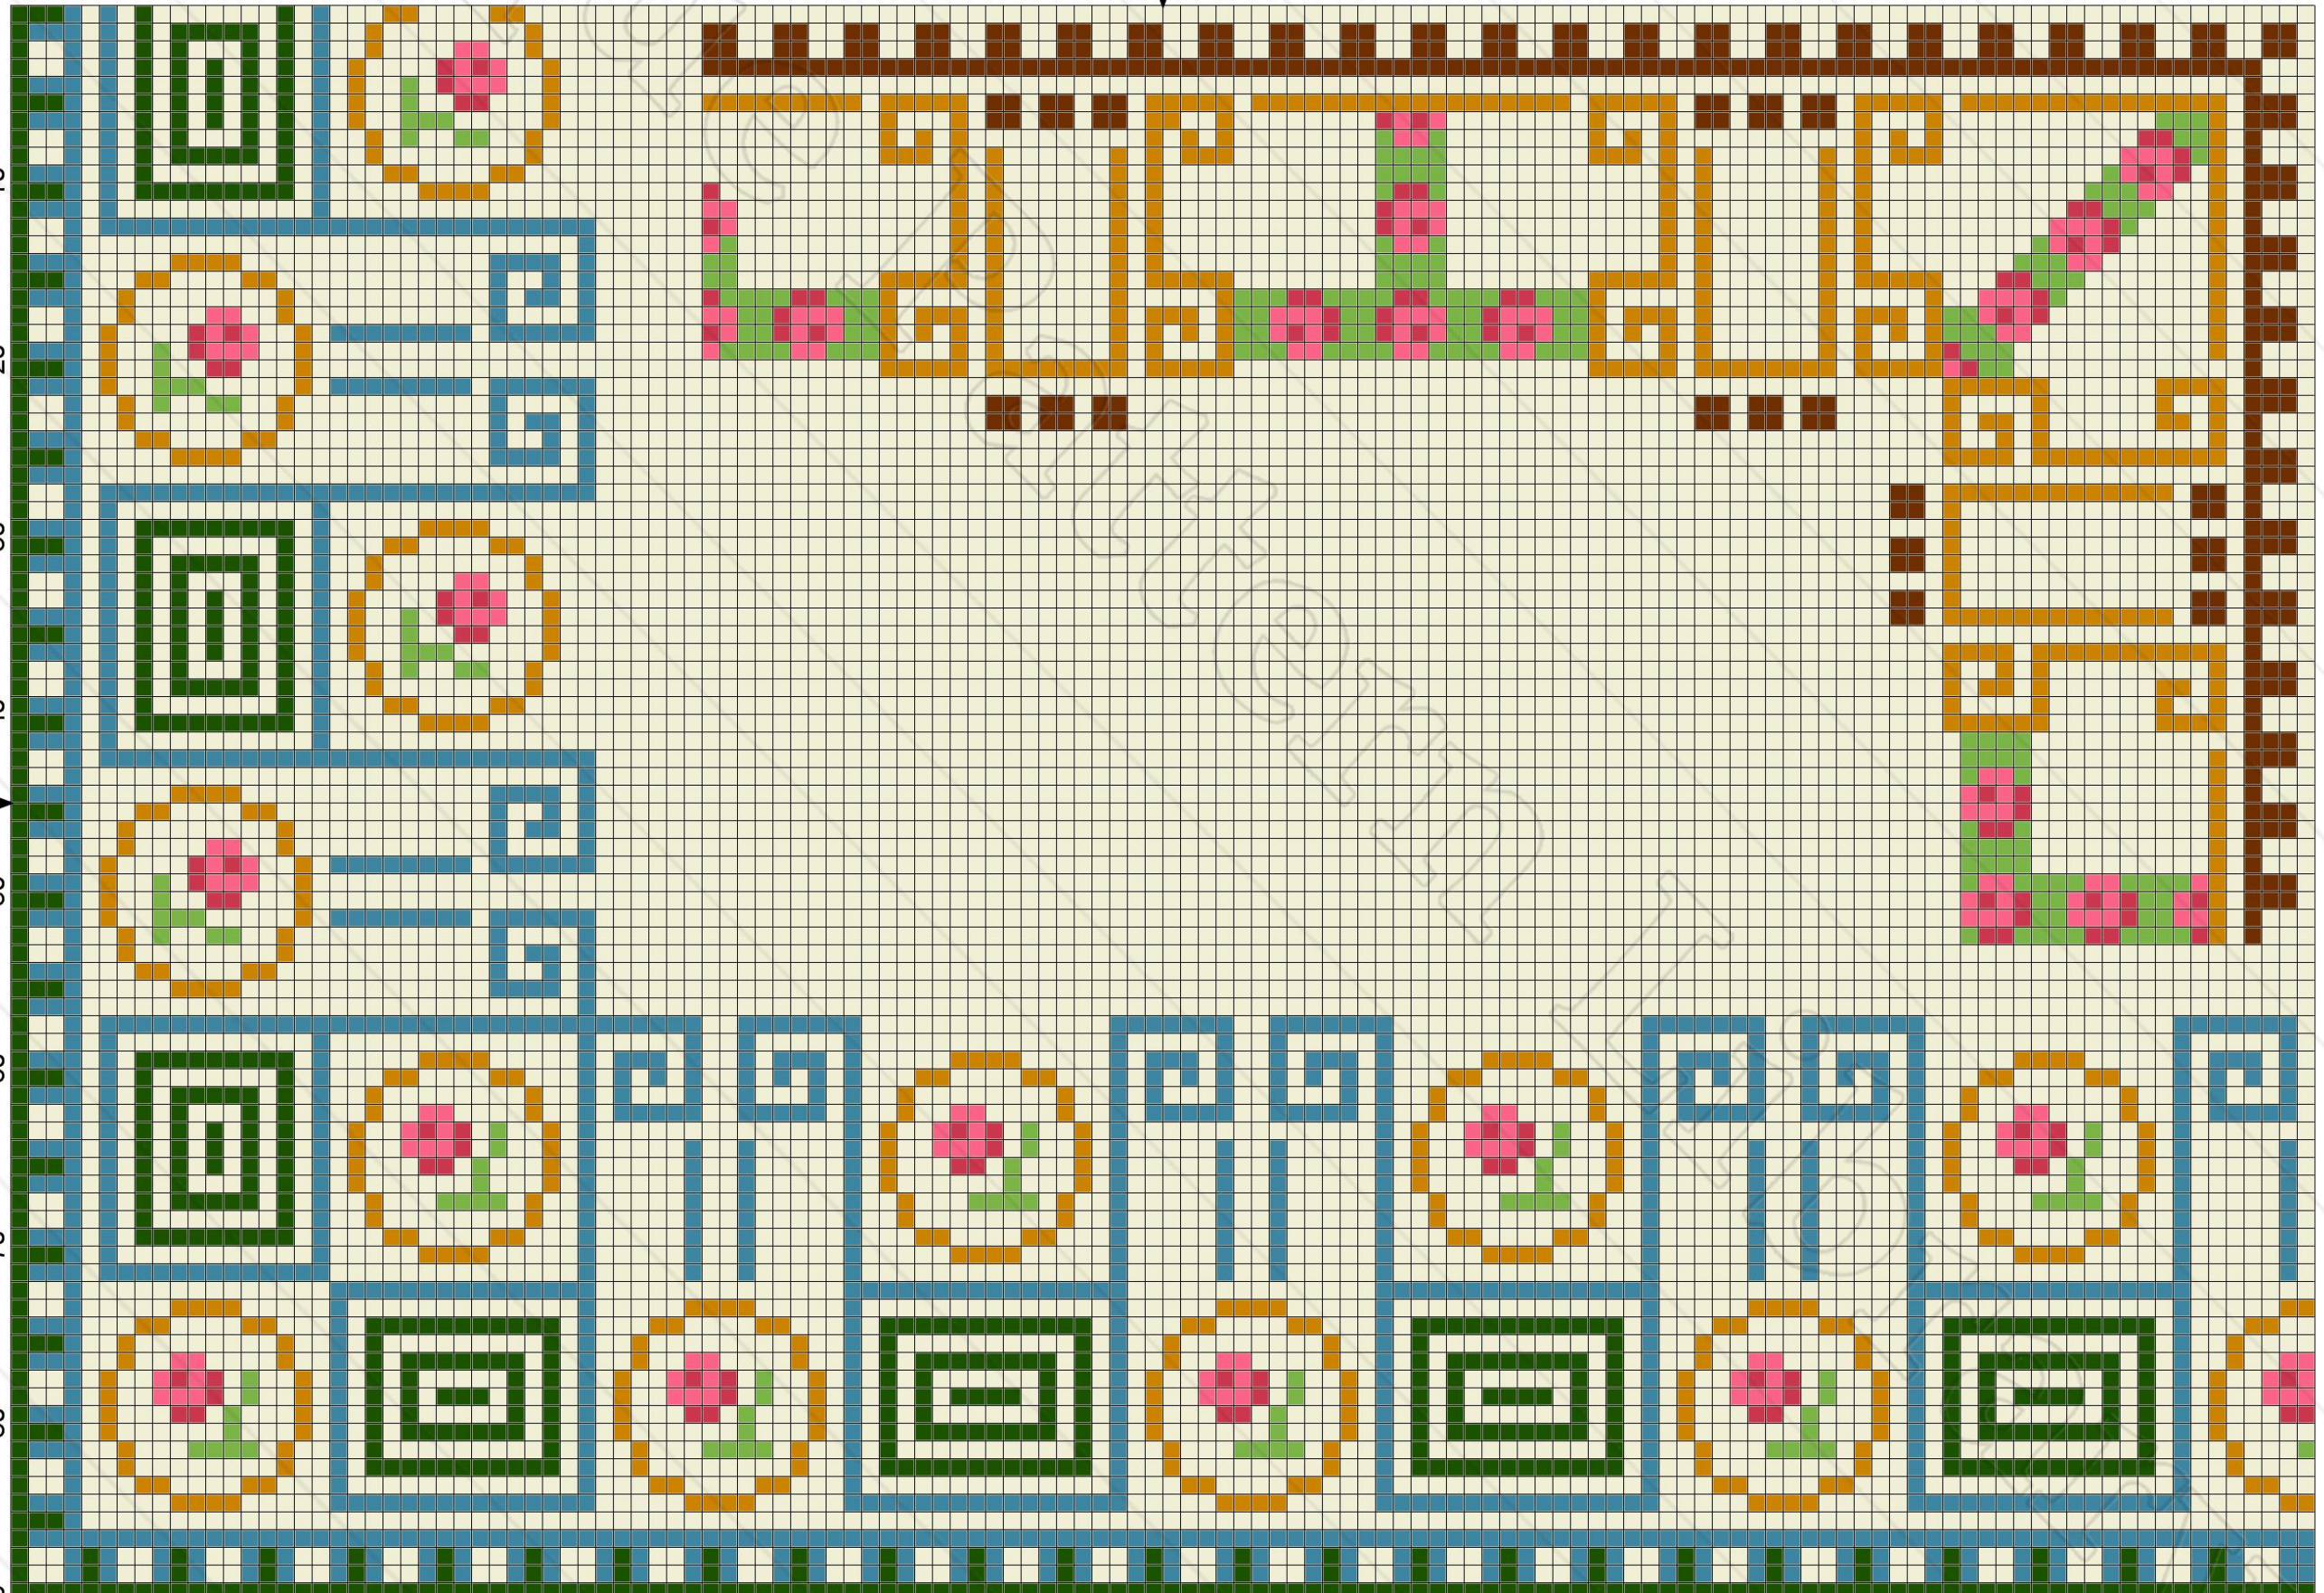

10

20

30

40

50

60

70

80

90

10 20 30 40 50 60 70 80 90 100 110 120 130

Title: F-IS036 Heinrich Kuehn 14499 – Two corner designs
Author: Antique Pattern Library
Company: New Media Arts, Inc.
Copyright: Creative Commons 4.0 NC SA BY
Free distribution only – NOT FOR SALE
Grid Size: 130W x 90H

Legend: Stitches

●	DMC Cotton 956	geranium
◐	DMC Cotton 309	rose - dp
◑	DMC Cotton 782	topaz - dk
◒	DMC Cotton 300	mahogany - vy dk
◓	DMC Cotton 703	chartreuse
◔	DMC Cotton 895	hunter green - vy dk
◕	DMC Cotton 3760	wedgewood