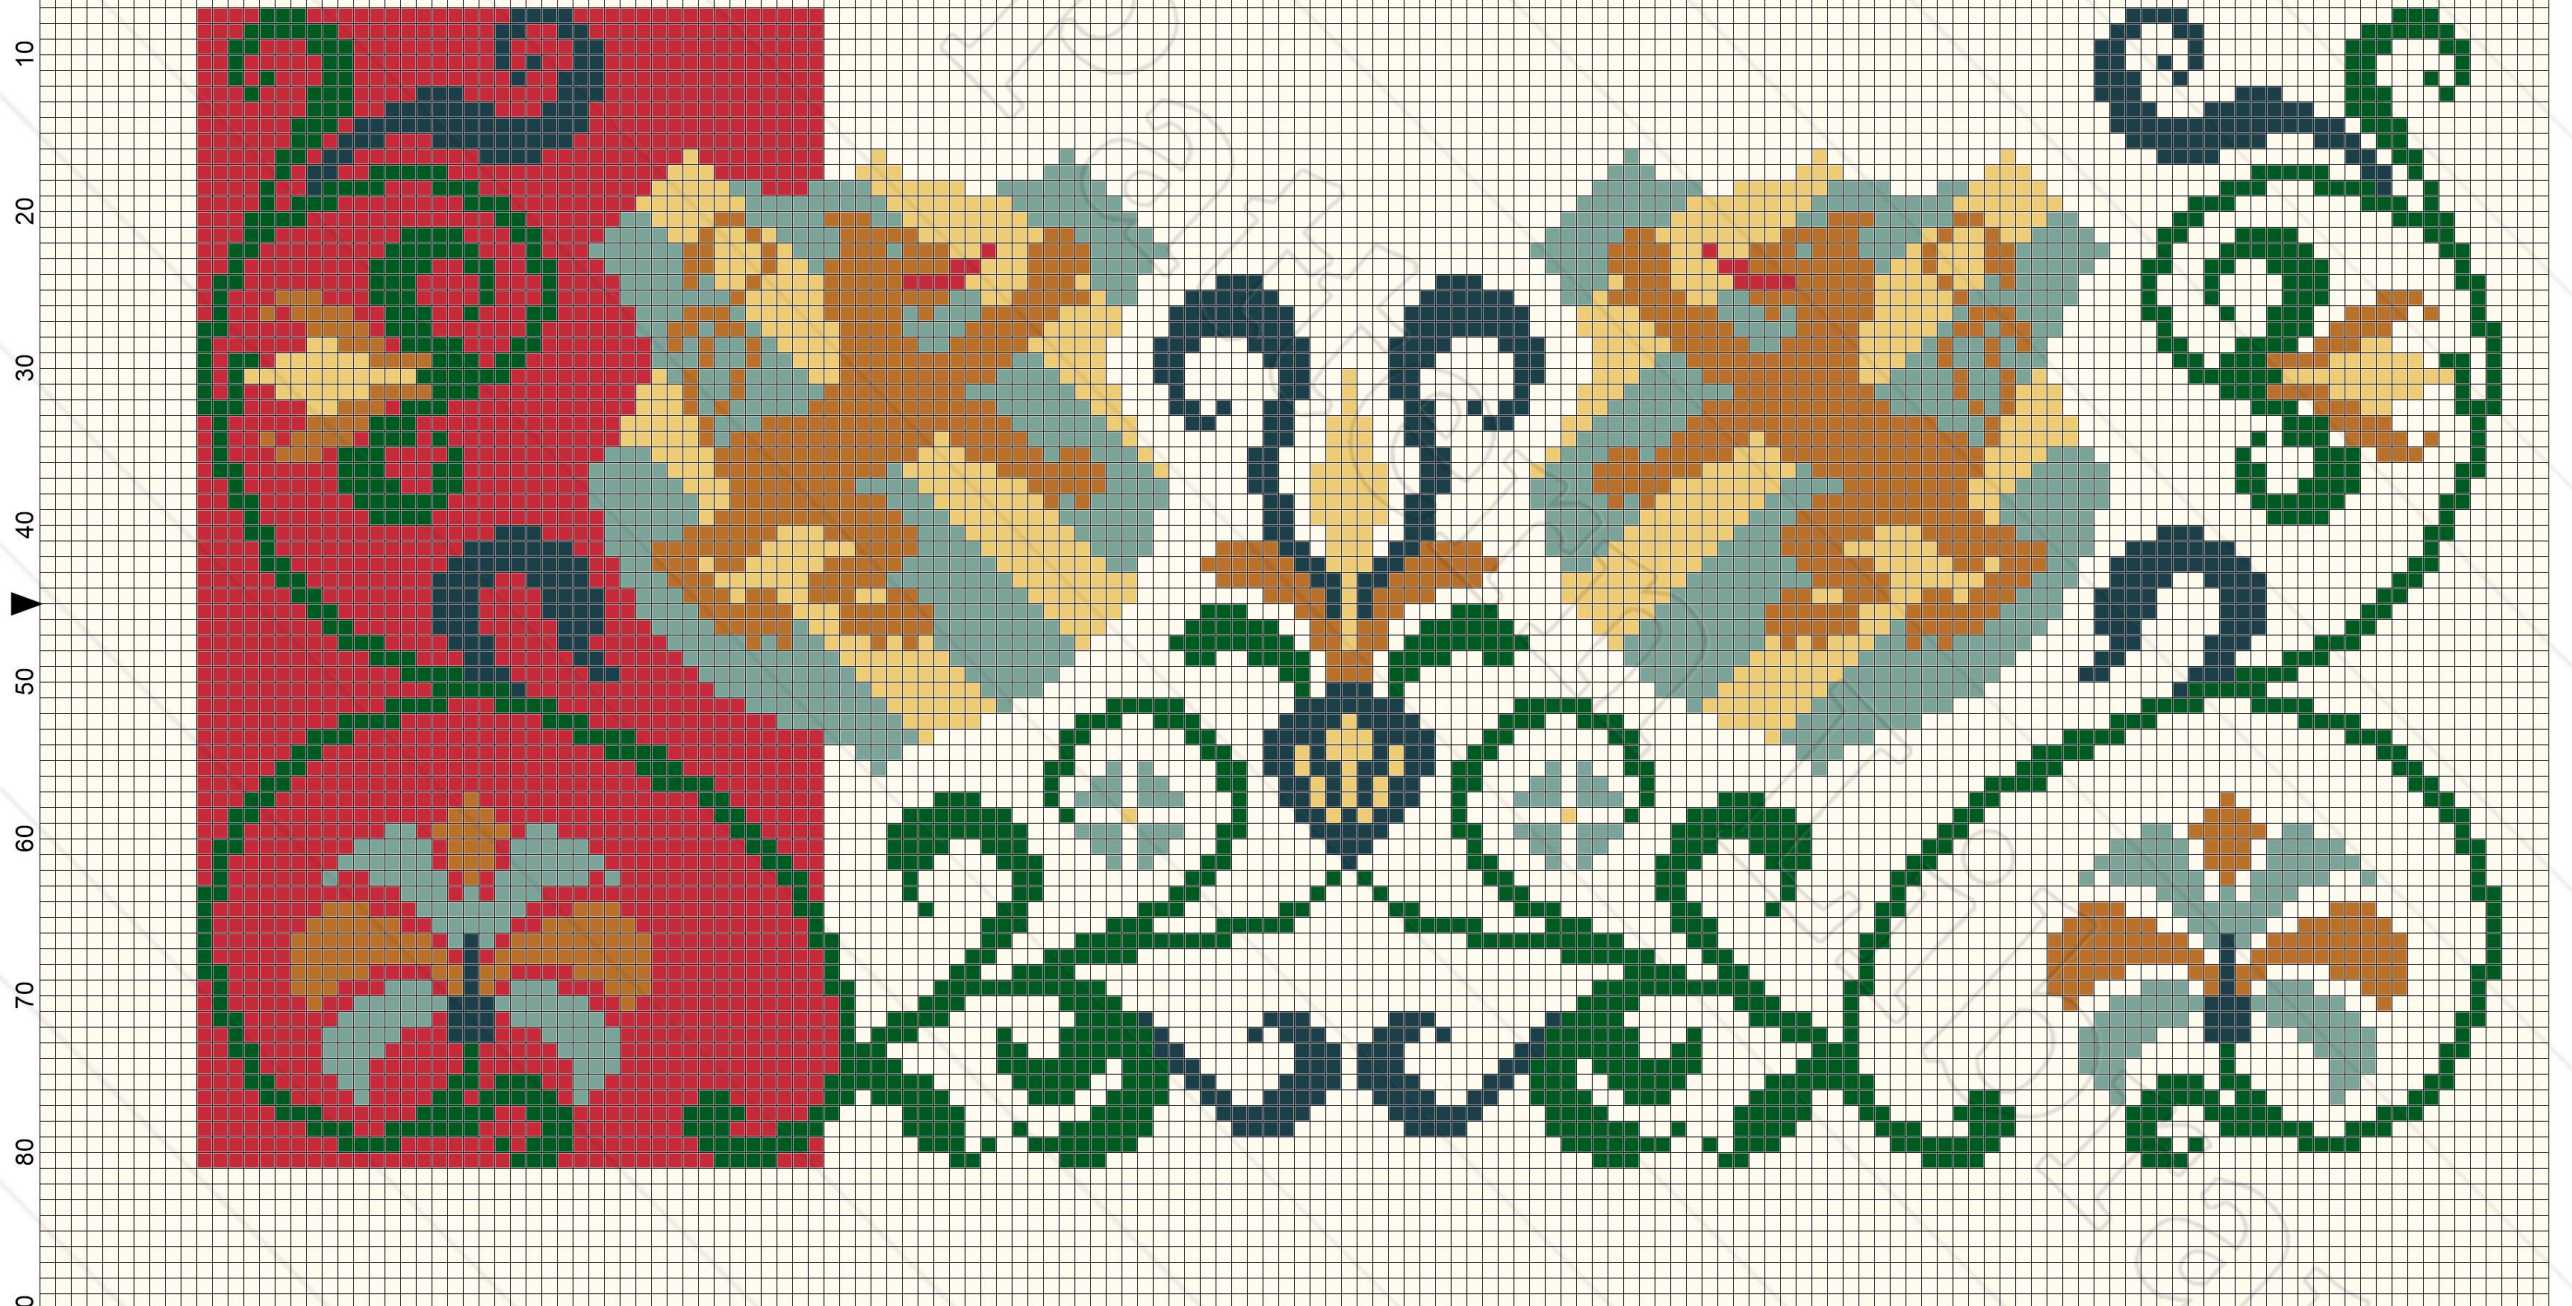

10 20 30 40 50 60 70 80 90 100 110 120 130 140 150 160

10 20 30 40 50 60 70 80 90 100 110 120 130 140 150 160

10
20
30
40
50
60
70
80
90

Title: F-IS061 Wide border pattern with heraldic shield
Author: Antique Pattern Library
Company: New Media Arts, Inc.
Copyright: Creative Commons 4.0 NC SA BY
Free distribution only – NOT FOR SALE
Grid Size: 160W x 90H
Design Area: 10.50" x 5.29" (147 x 74 stitches)

Legend: Stitches

▲	DMC Cotton 699	christmas green
■	DMC Cotton 3750	antique blue - vy dk
▣	DMC Cotton 3826	golden brown
✧	DMC Cotton 676	old gold - lt
✕	DMC Cotton 321	christmas red
⦶	DMC Cotton 926	gray green - md