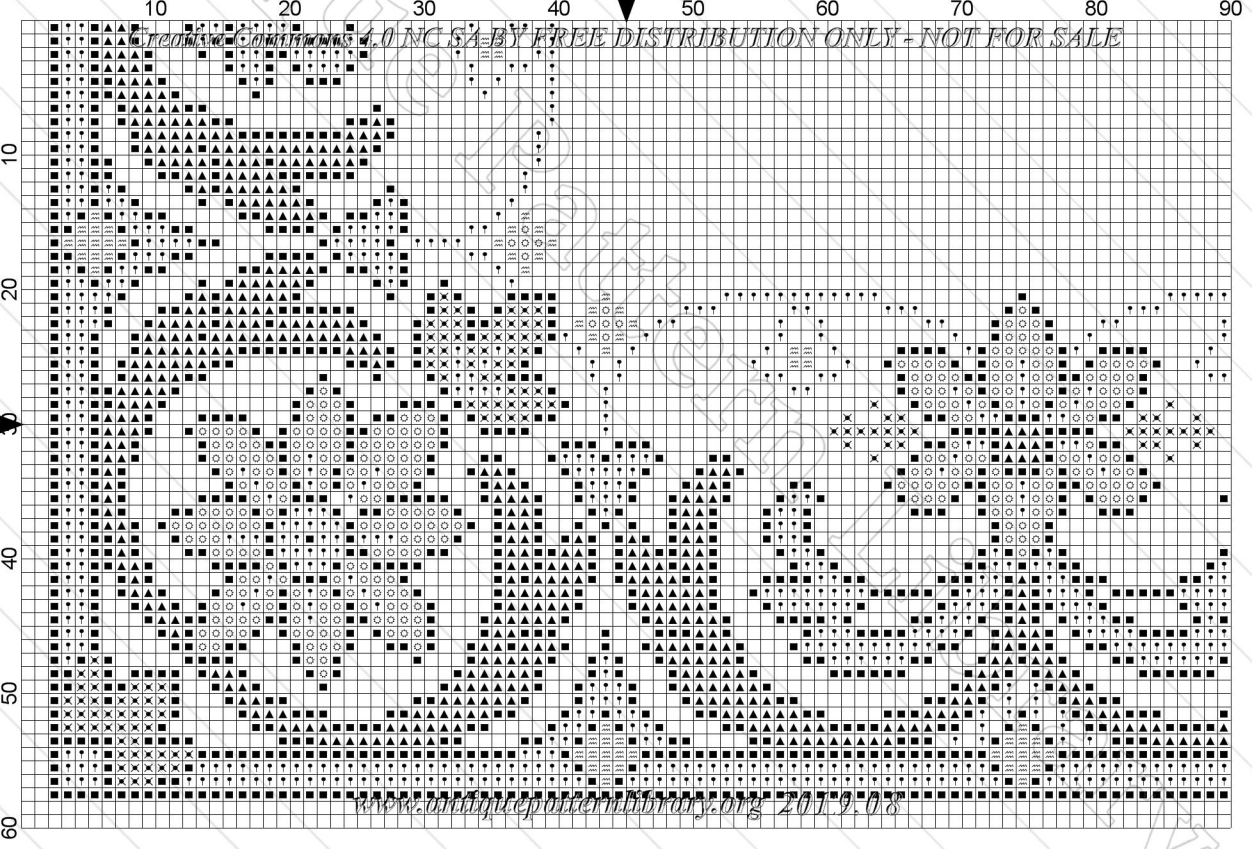

www.ancientpatternlibrary.org 2019.08

Author: Antique Pattern Library
Company: New Media Arts, Inc.
Copyright: Creative Commons 4.0 NC SA BY
Grid Size: 90W x 60H
Design Area: 15,97 cm x 10,52 cm (88 x 58 stitches)