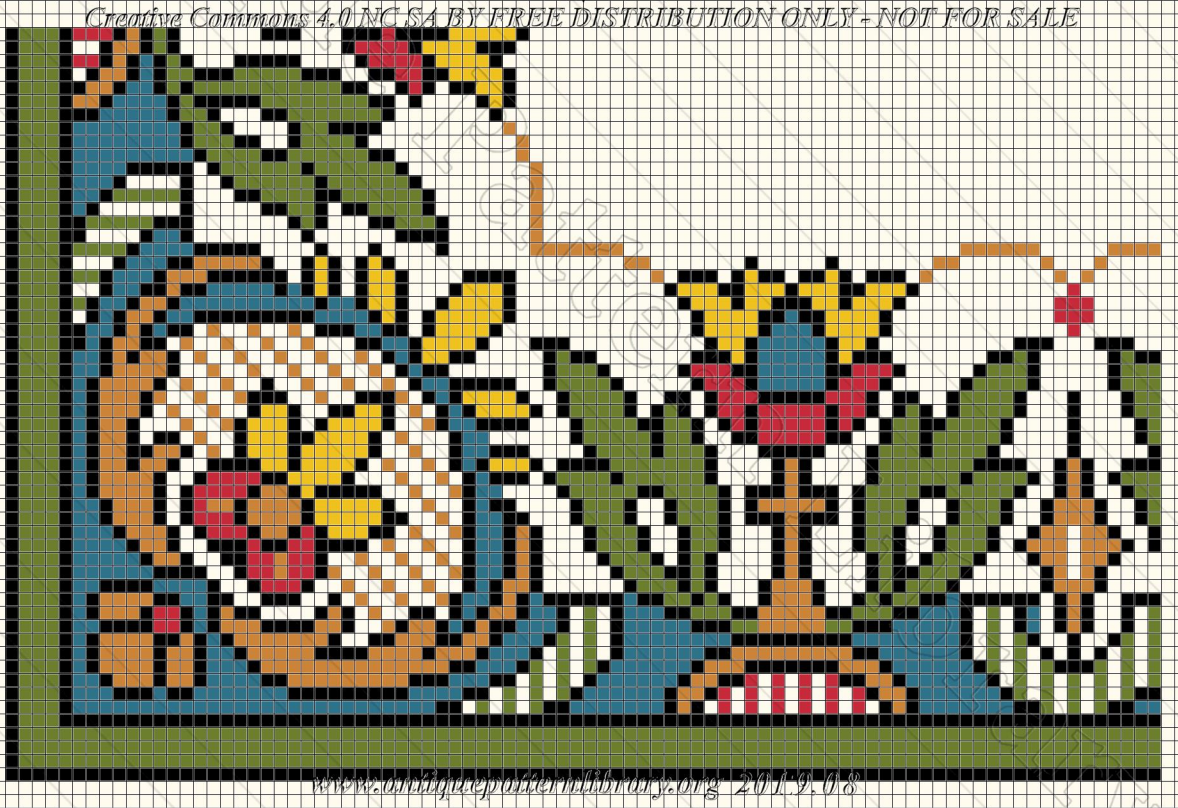

www.antiquepatternlibrary.org 2019.08

Author: Antique Pattern Library
Company: New Media Arts, Inc.
Copyright: Creative Commons 4.0 NC SA BY
Grid Size: 90W x 60H
Design Area: 15,60 cm x 10,16 cm (86 x 56 stitches)