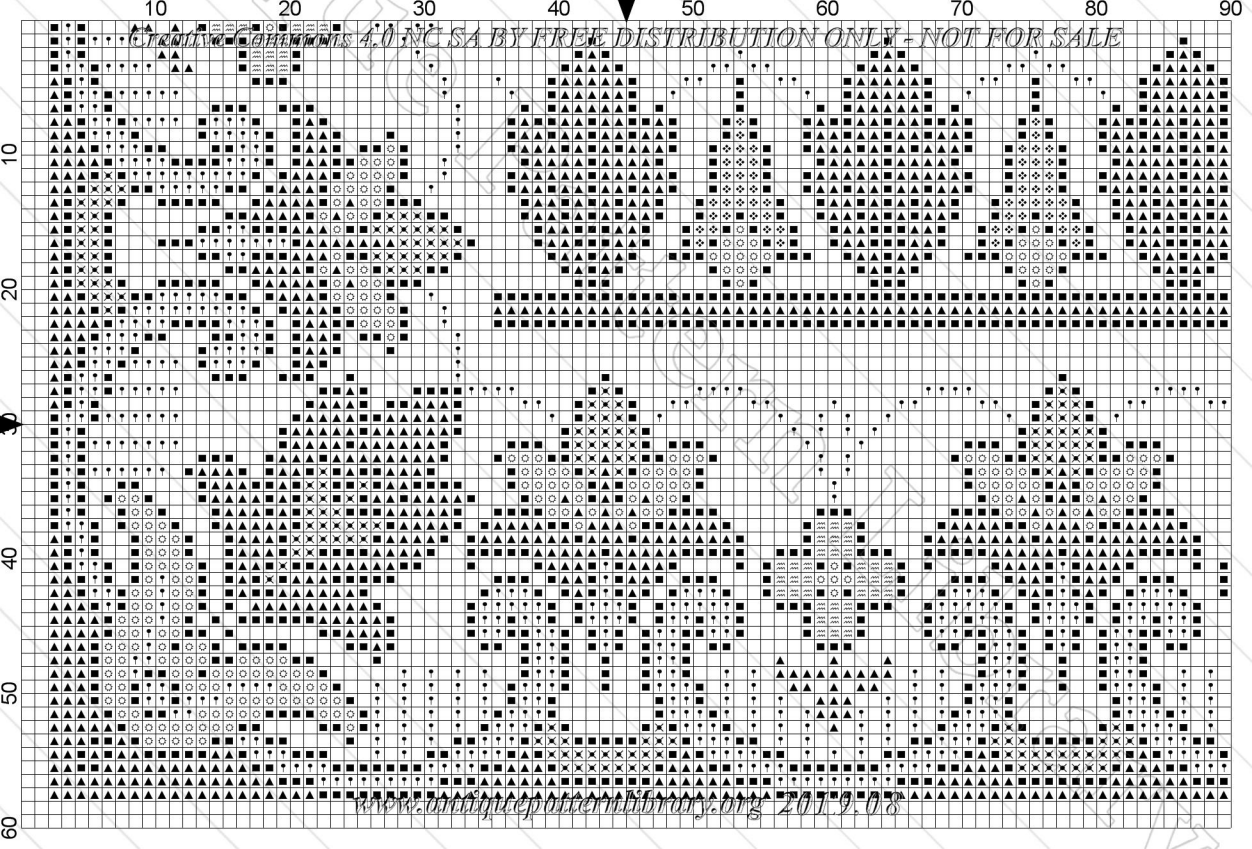

Author: Antique Pattern Library
Company: New Media Arts, Inc.
Copyright: Creative Commons 4.0 NC SA BY
Grid Size: 90W x 60H
Design Area: 15,97 cm x 10,52 cm (88 x 58 stitches)

Legend: Stitches

■	DMC Cotton 310	black
▲	DMC Cotton 937	avocado green - md
✕	DMC Cotton 321	christmas red
❖	DMC Cotton 3746	blue violet - dk
†	DMC Cotton 976	golden brown - md
☼	DMC Cotton 728	golden yellow
⚡	DMC Cotton 518	wedgewood - lt

Creative Commons 4.0 NC SA BY FREE DISTRIBUTION ONLY - NOT FOR SALE

Author: Antique Pattern Library
Company: New Media Arts, Inc.
Copyright: Creative Commons 4.0 NC SA BY
Grid Size: 90W x 60H
Design Area: 15,97 cm x 10,52 cm (88 x 58 stitches)