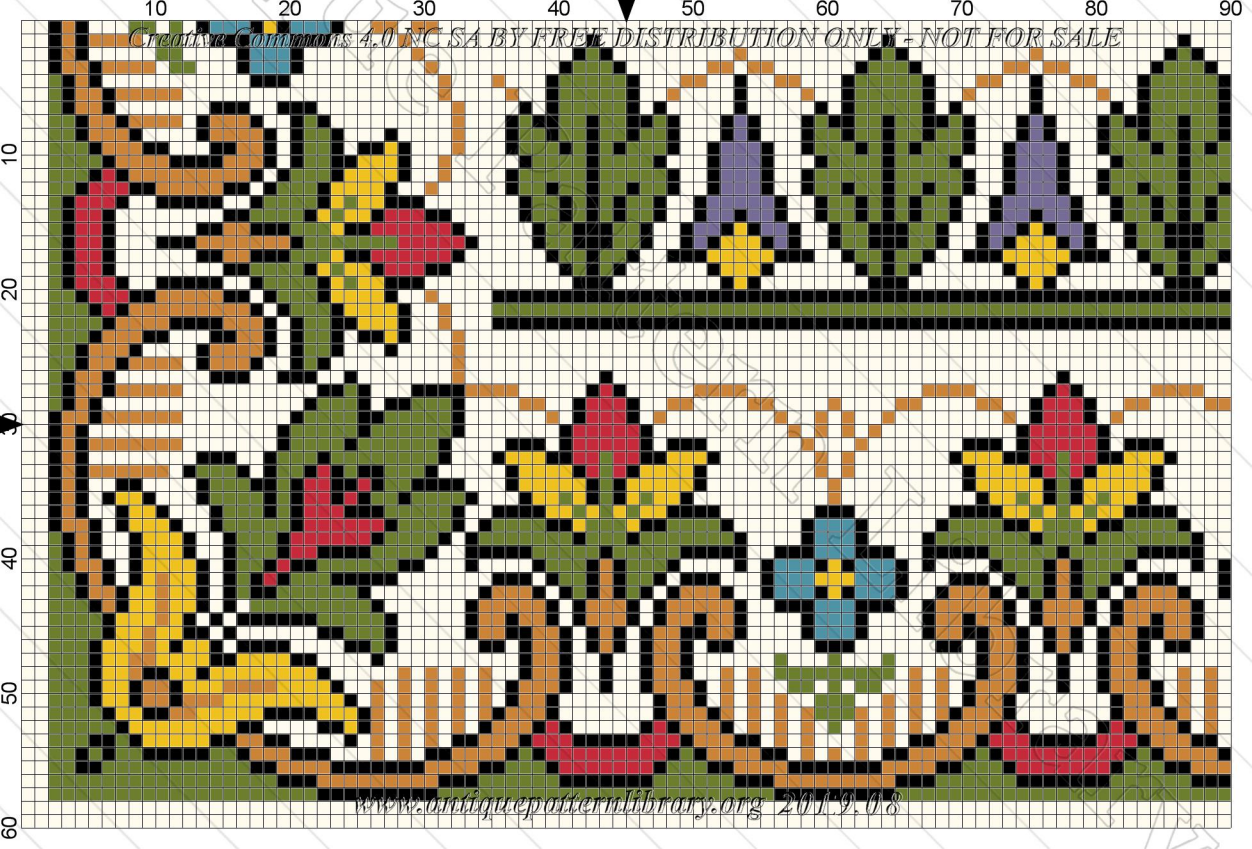

Author: Antique Pattern Library
Company: New Media Arts, Inc.
Copyright: Creative Commons 4.0 NC SA BY
Grid Size: 90W x 60H
Design Area: 15,97 cm x 10,52 cm (88 x 58 stitches)

Legend: Stitches

■	DMC Cotton 310	black
▲	DMC Cotton 937	avocado green - md
✕	DMC Cotton 321	christmas red
❖	DMC Cotton 3746	blue violet - dk
†	DMC Cotton 976	golden brown - md
☼	DMC Cotton 728	golden yellow
⚡	DMC Cotton 518	wedgewood - lt

10

20

30

40

50

60

70

80

90

Creative Commons 4.0 NC SA BY FREE DISTRIBUTION ONLY - NOT FOR SALE

10

20

40

50

60

www.antiquepatternlibrary.org 2019.08

Legend: Stitches

■	DMC Cotton 310	black
▲	DMC Cotton 937	avocado green - md
✕	DMC Cotton 321	christmas red
≡	DMC Cotton 518	wedgewood - lt
†	DMC Cotton 976	golden brown - md
⊙	DMC Cotton 728	golden yellow
❖	DMC Cotton 3746	blue violet - dk