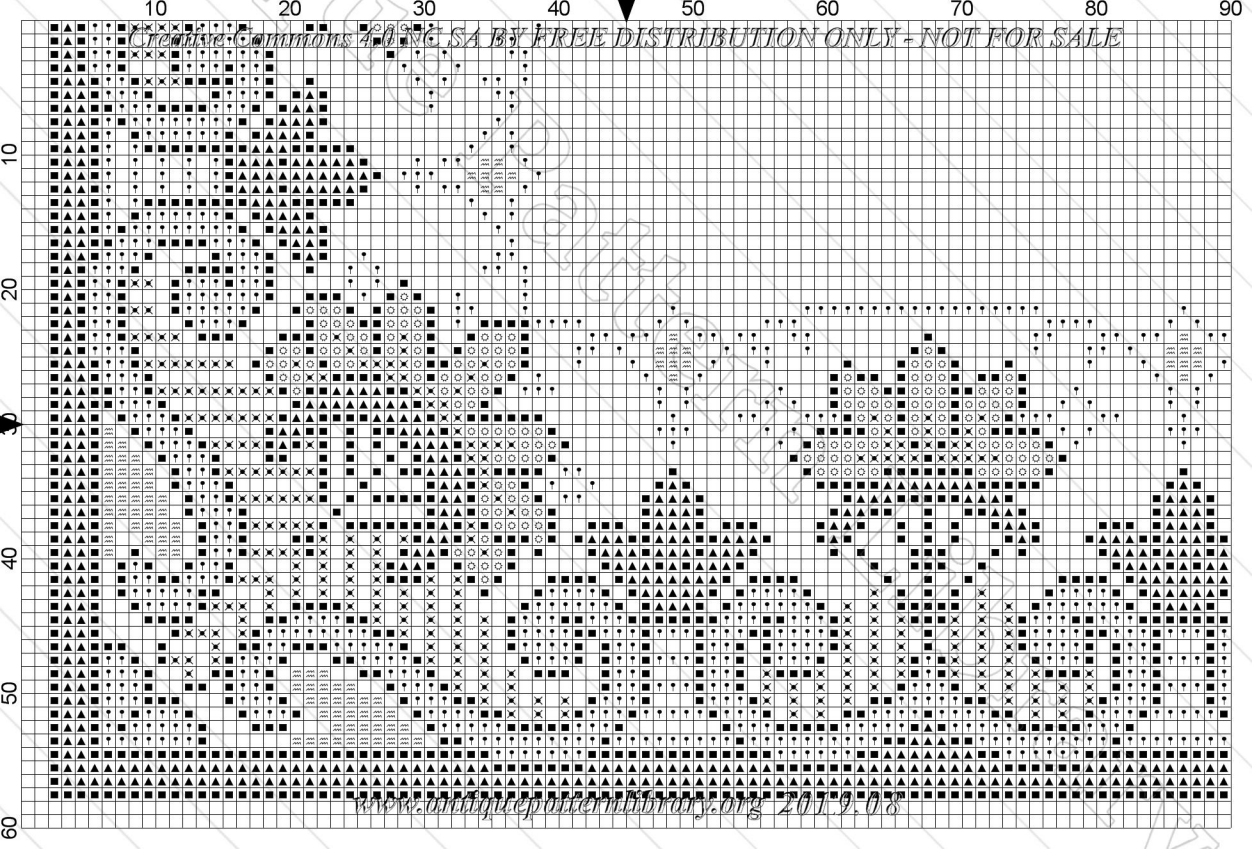

80

90

Creative Commons 4.0 BY-NC-SA BY FREE DISTRIBUTION ONLY - NOT FOR SALE

10

20

40

50

60

www.ancientpatternlibrary.org 2019.08

Author: Antique Pattern Library
Company: New Media Arts, Inc.
Copyright: Creative Commons 4.0 NC SA BY
Grid Size: 90W x 60H
Design Area: 15,97 cm x 10,52 cm (88 x 58 stitches)