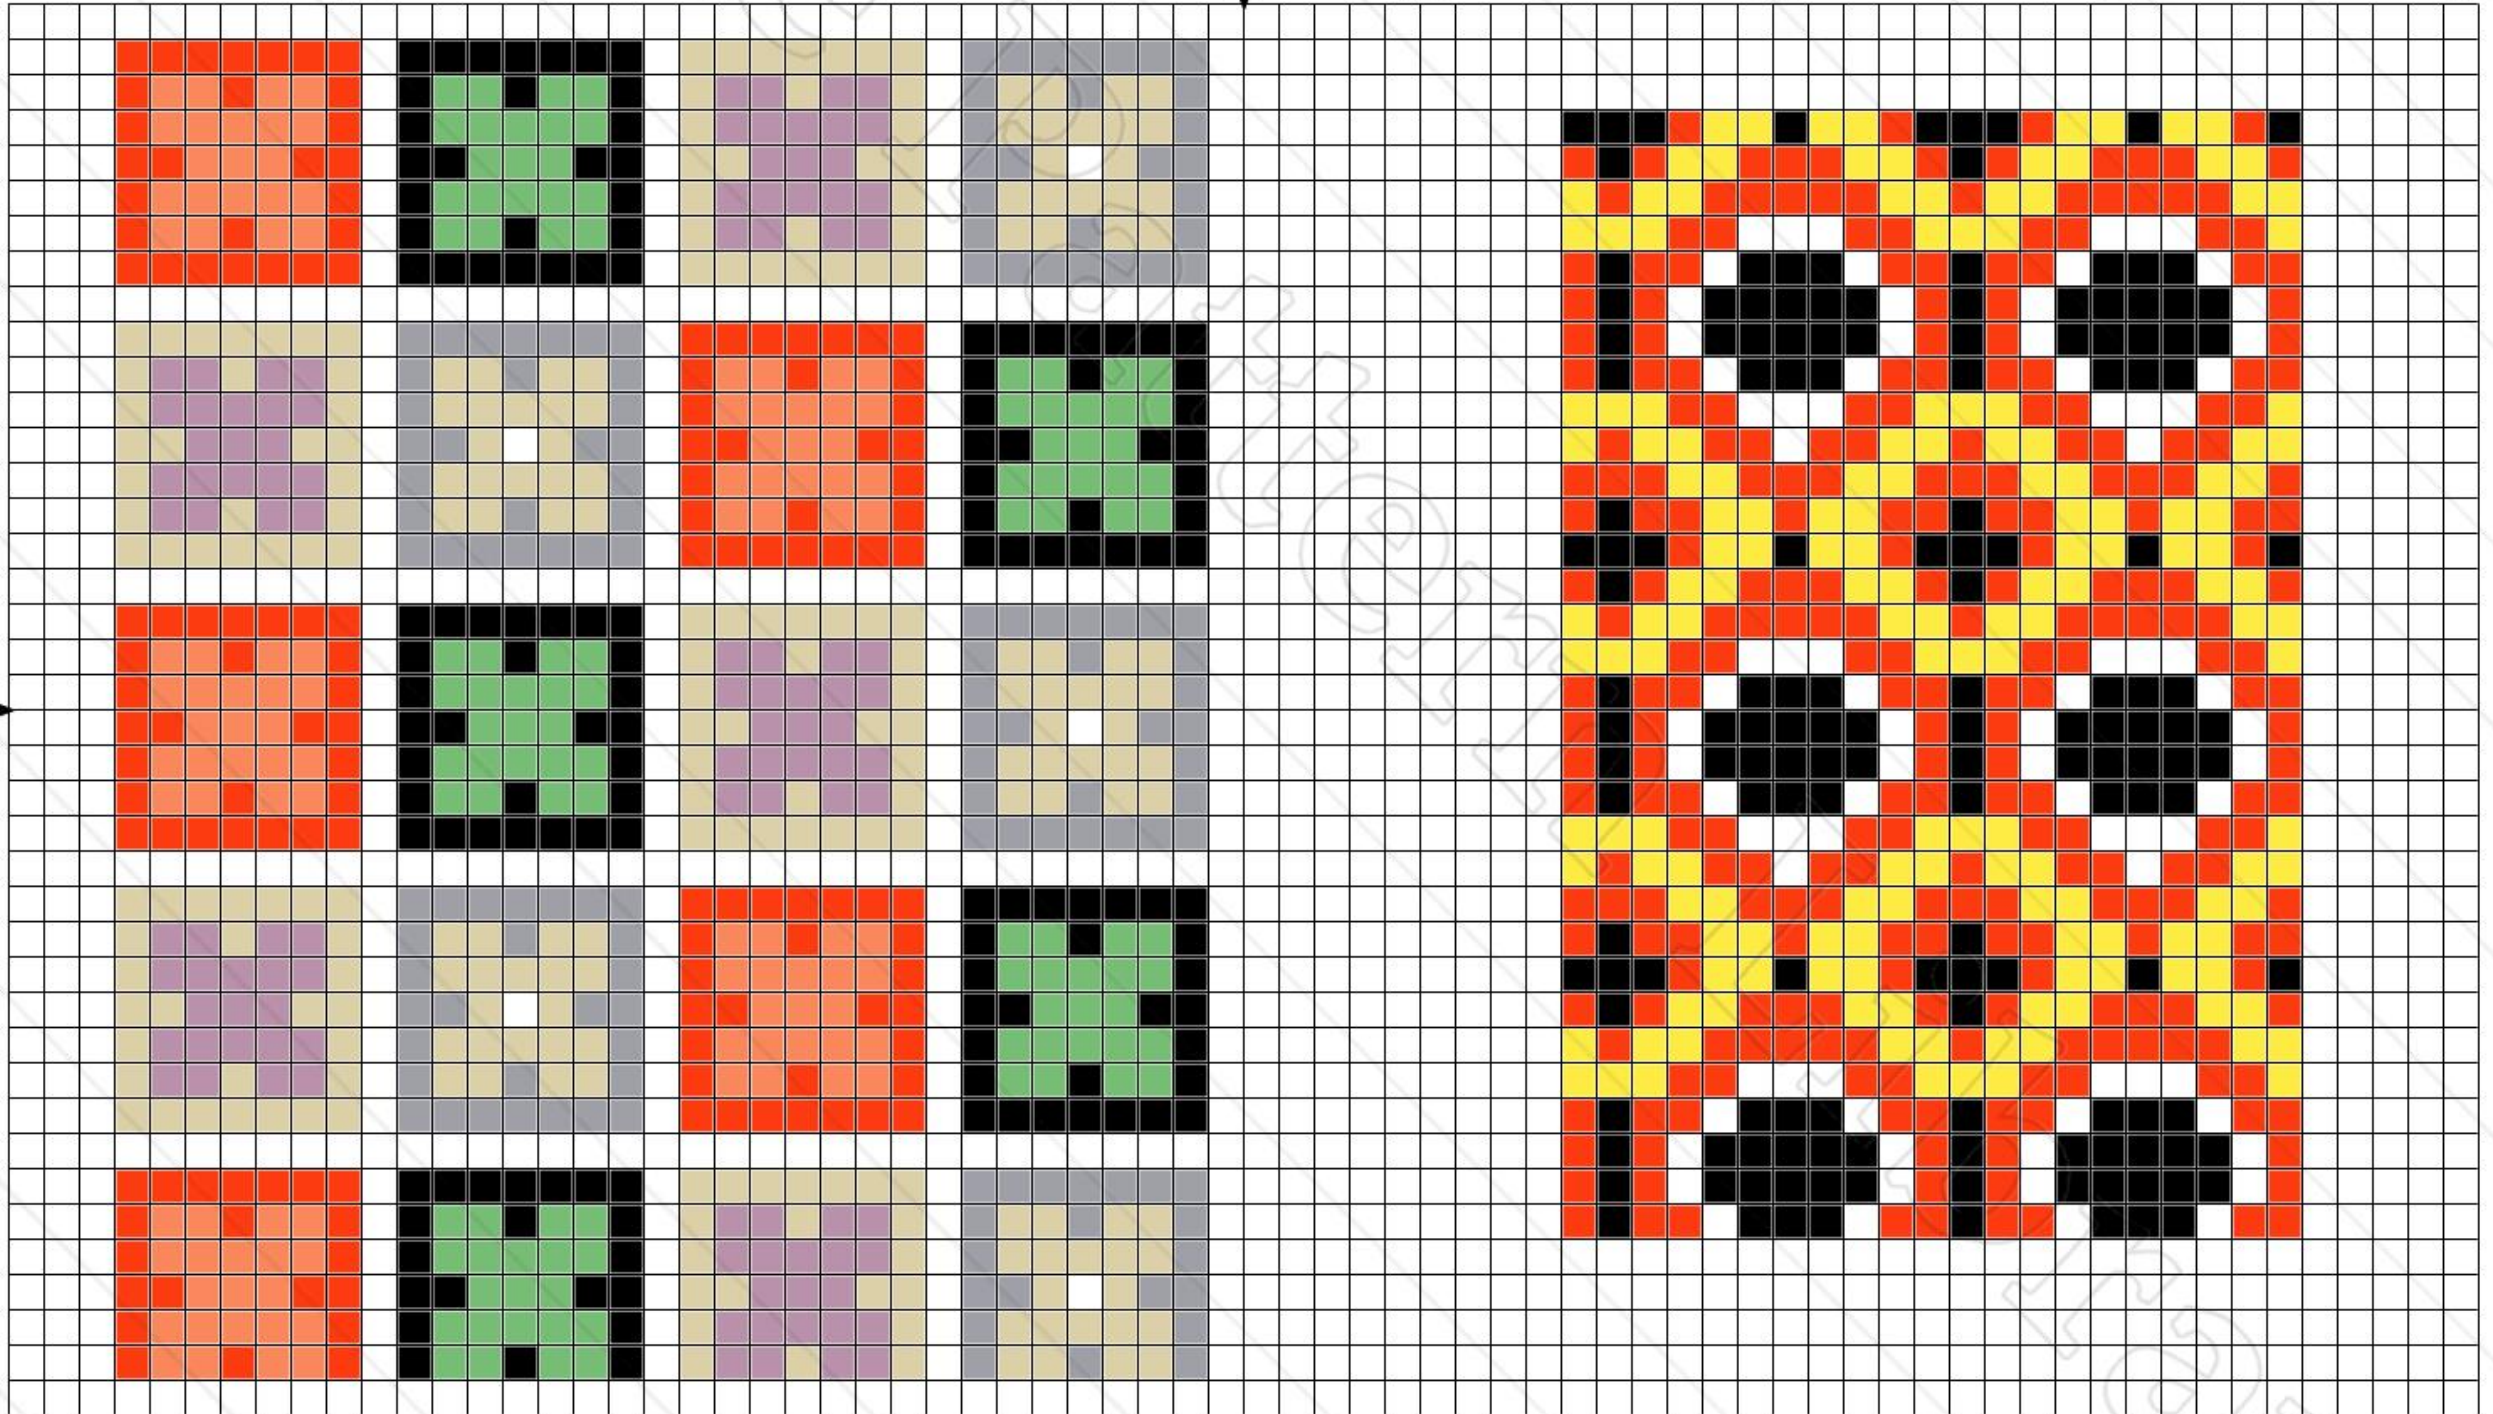

10

20

30

40

50

60

70

10

20

30

40

10

20

30

40

50

60

70

10

20

30

40

Title: G-AA007 Faudel Phillips & Sons – Two repeating patterns
Author: Antique Pattern Library
Company: New Media Arts, Inc.
Copyright: Creative Commons 4.0 NC SA BY
Free distribution only – NOT FOR SALE
Grid Size: 70W x 40H

Legend: Stitches

■	DMC Cotton 310	black
•	DMC Cotton White	white
☼	DMC Cotton 307	lemon
☿	DMC Cotton 320	pistachio green - md
⊙	DMC Cotton 3340	apricot - md
◐	DMC Cotton 606	burnt orange-red
=	DMC Cotton 3046	yellow beige - md
✿	DMC Cotton 3836	grape - lt
⌘	DMC Cotton 318	steel gray - lt