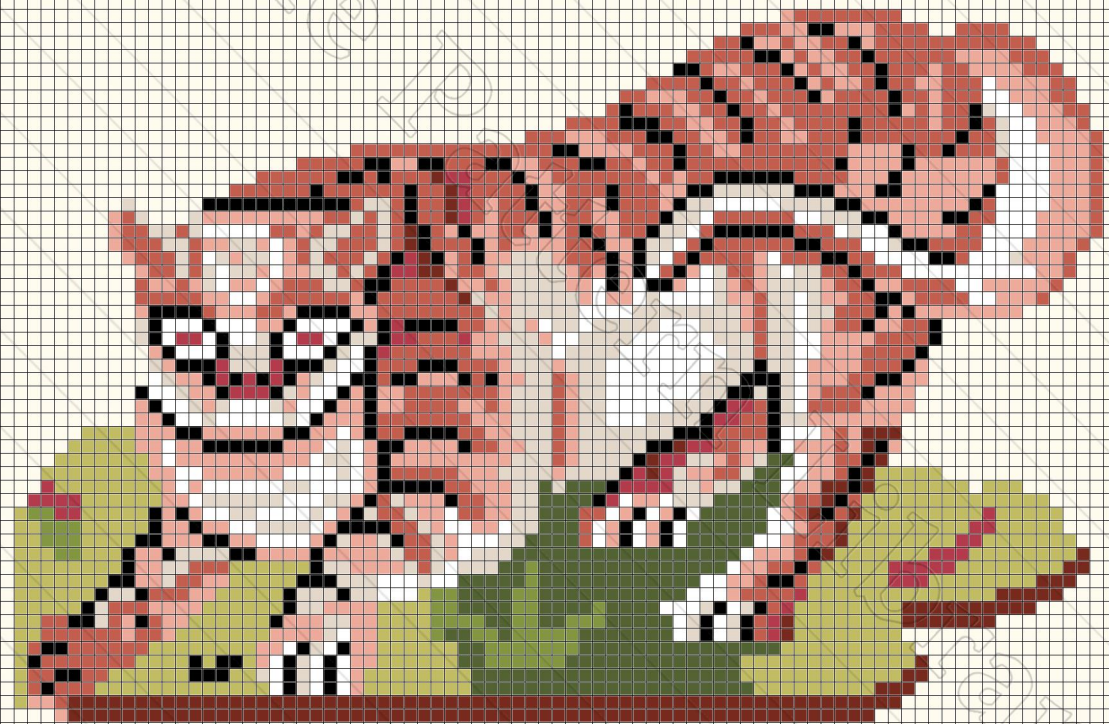

10

20

30

40

50

60

70

80

90

Creative Commons 4.0 NC SA BY FREE DISTRIBUTION ONLY - NOT FOR SALE

10

20

30

40

50

60

www.antiquepatternlibrary.org 2019.07